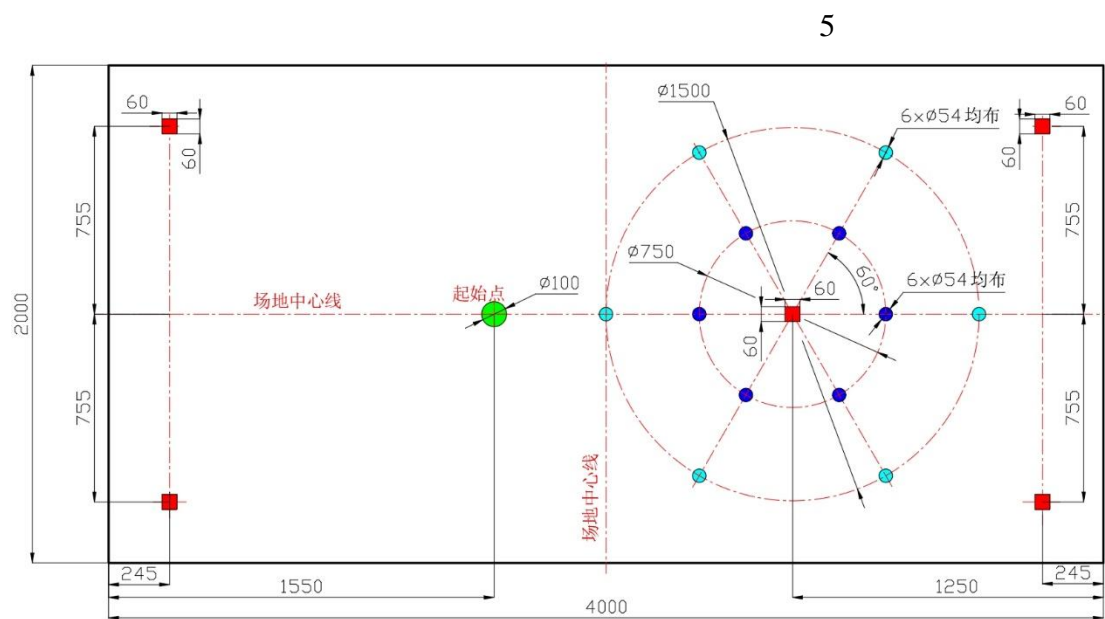

1 1kg 54mm
55.5mm 43mm 20mm <https://detail.tmall.com/item.htm? u=e36e60qh0878&id=707654227689&spm=a1z09.2.0.0.7b332e8dx3N>
[Mk7](#)

1

2.

2 2000mm×4000mm

2

PVC

3.5mm

<https://m.tb.cn/h.5o2Gy3g?tk=dEPGW6IqZ4d>